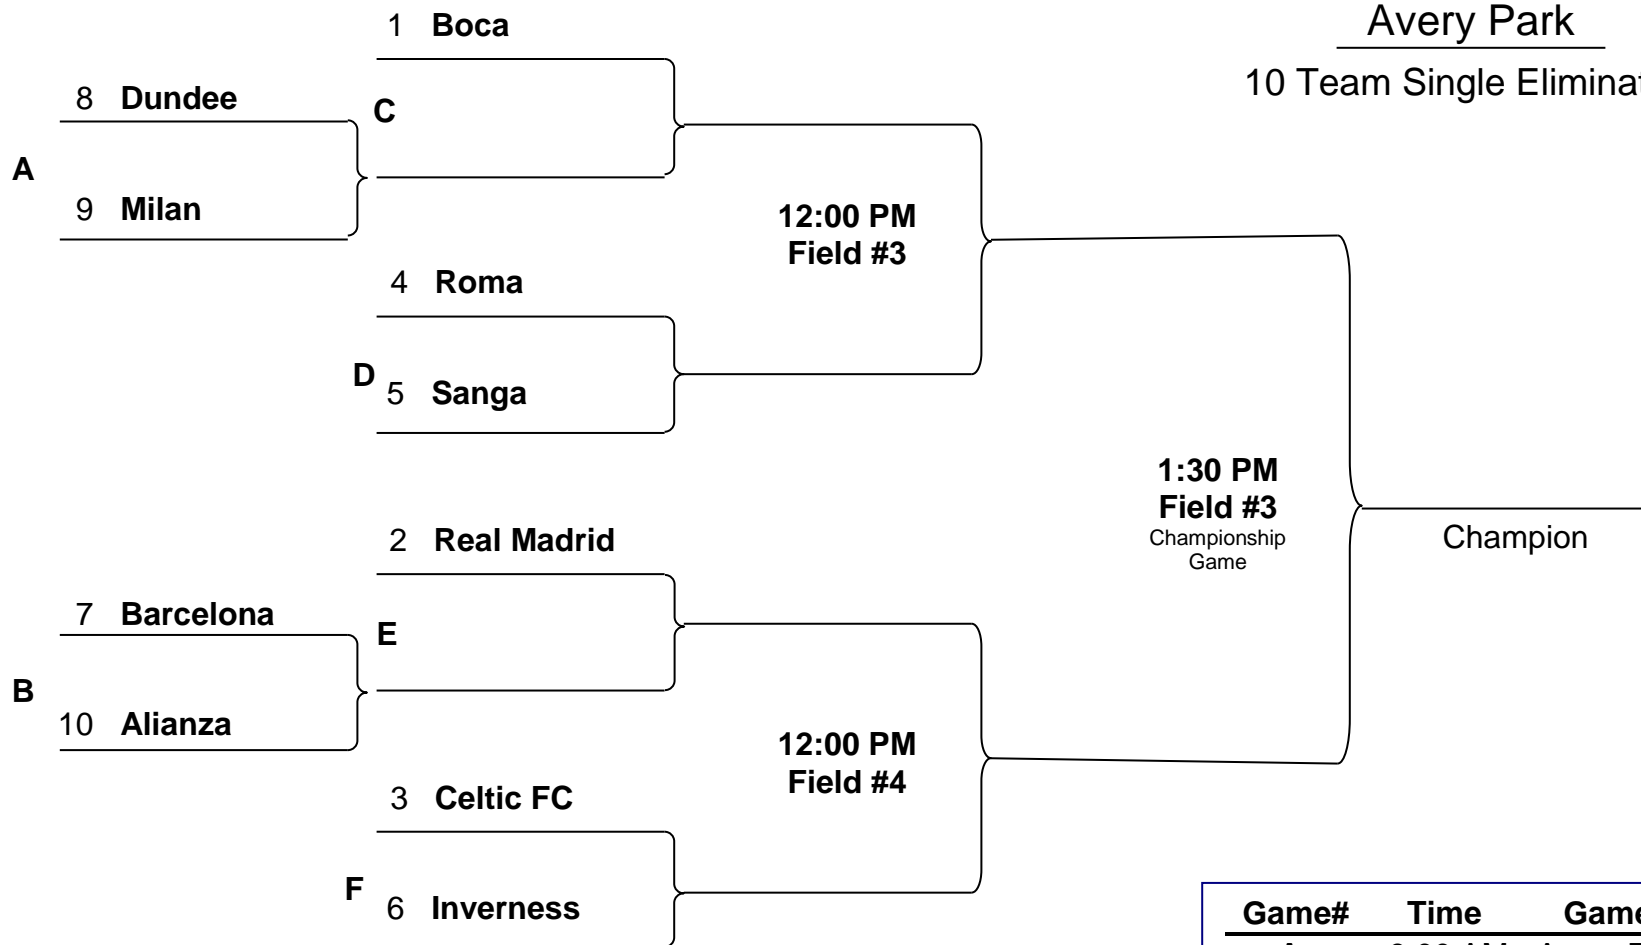

DUBLIN SOCCER LEAGUE

Girls U-11/12 Recreation Tournament

Saturday, May 20, 2017
Avery Park

10 Team Single Elimination

Preliminary games are 15-min. halves

Game#	Time	Game Field
A	9:00 AM	Avery Field 2
B	9:00 AM	Avery Field 1
C	10:30 AM	Avery Field 1
D	10:30 AM	Avery Field 2
E	10:30 AM	Avery Field 3
F	10:30 AM	Avery Field 4