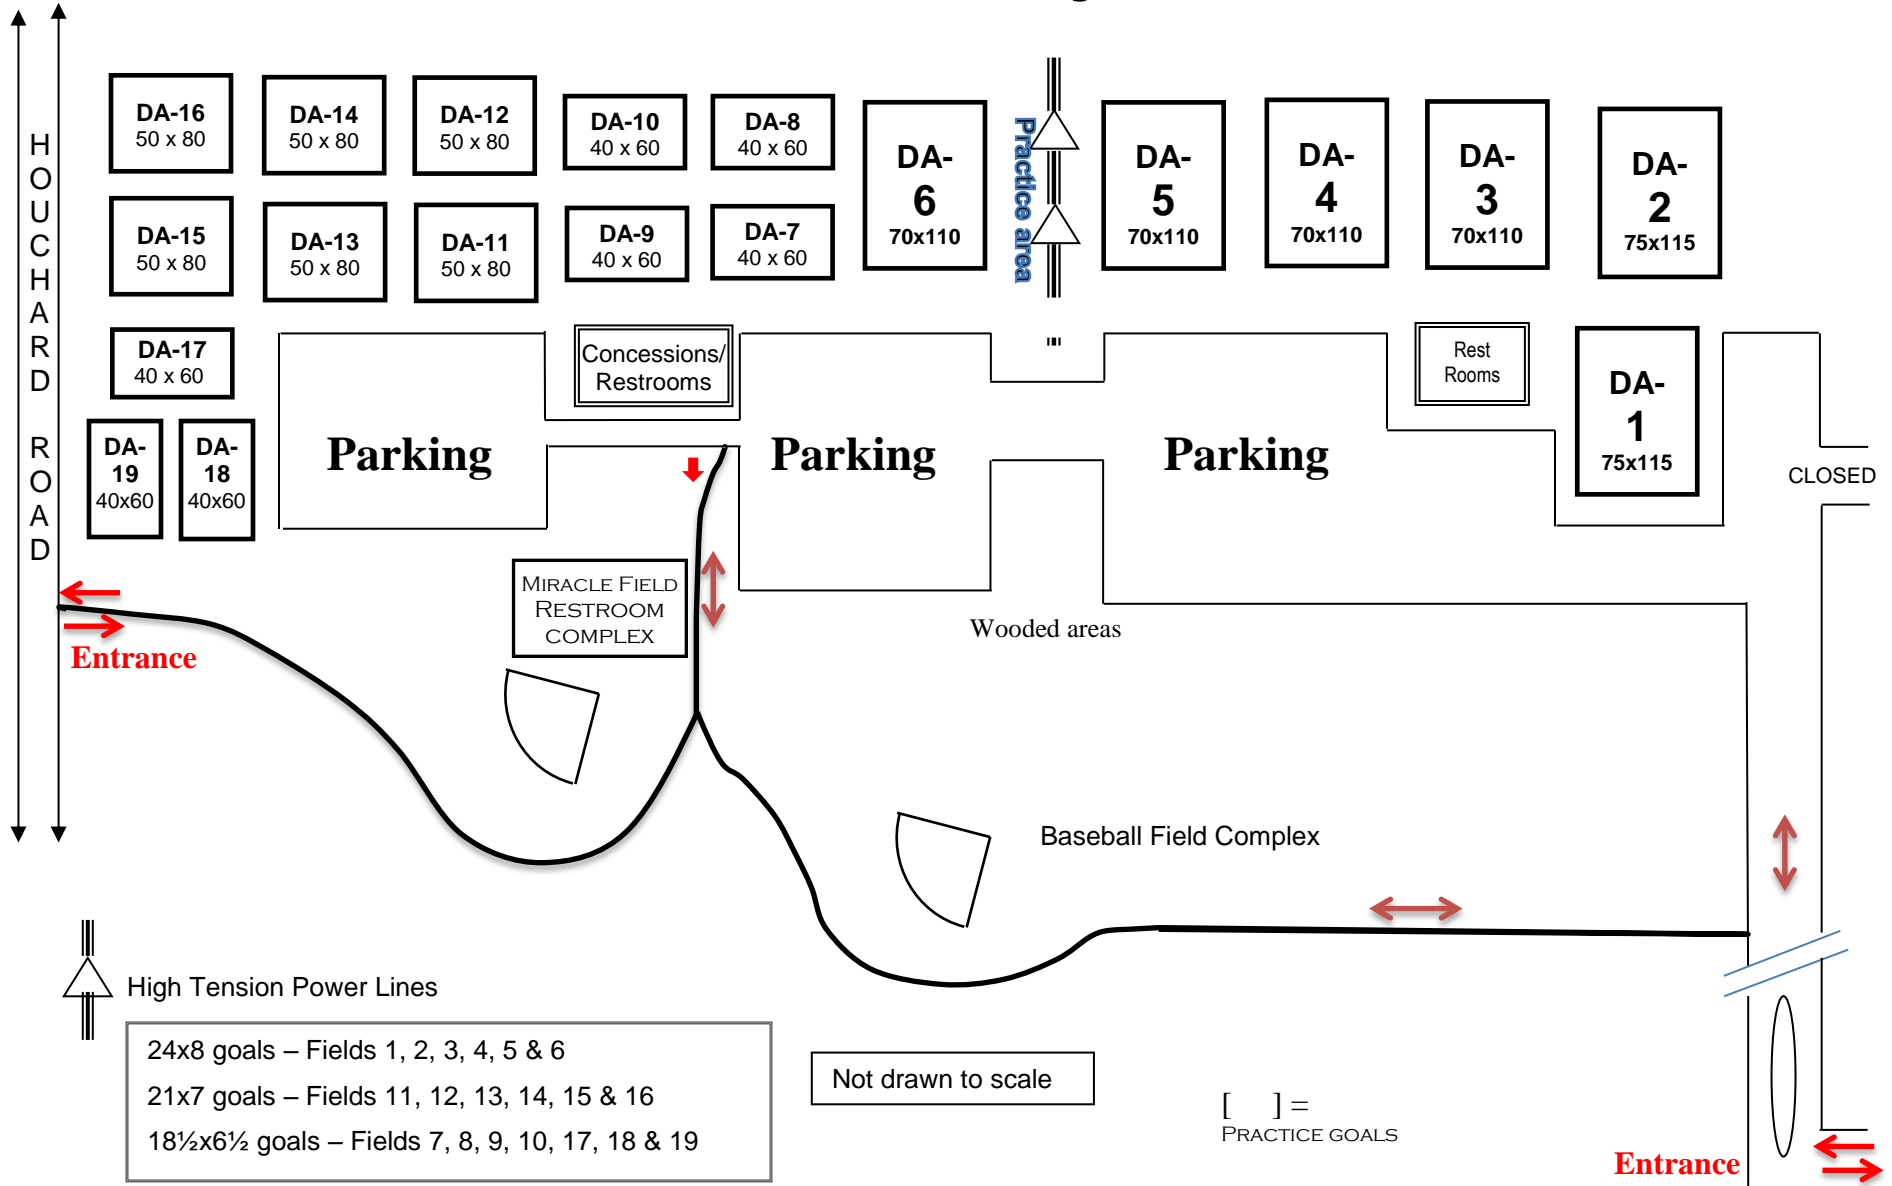

Darree Fields

Spring
2018

6259 Cosgray Road, Dublin, 43016, at Shier Rings Rd. (approx. 1 mile south of SR-161/Post Road intersection)

Standard Field Configuration

Revised: 12/14/2017