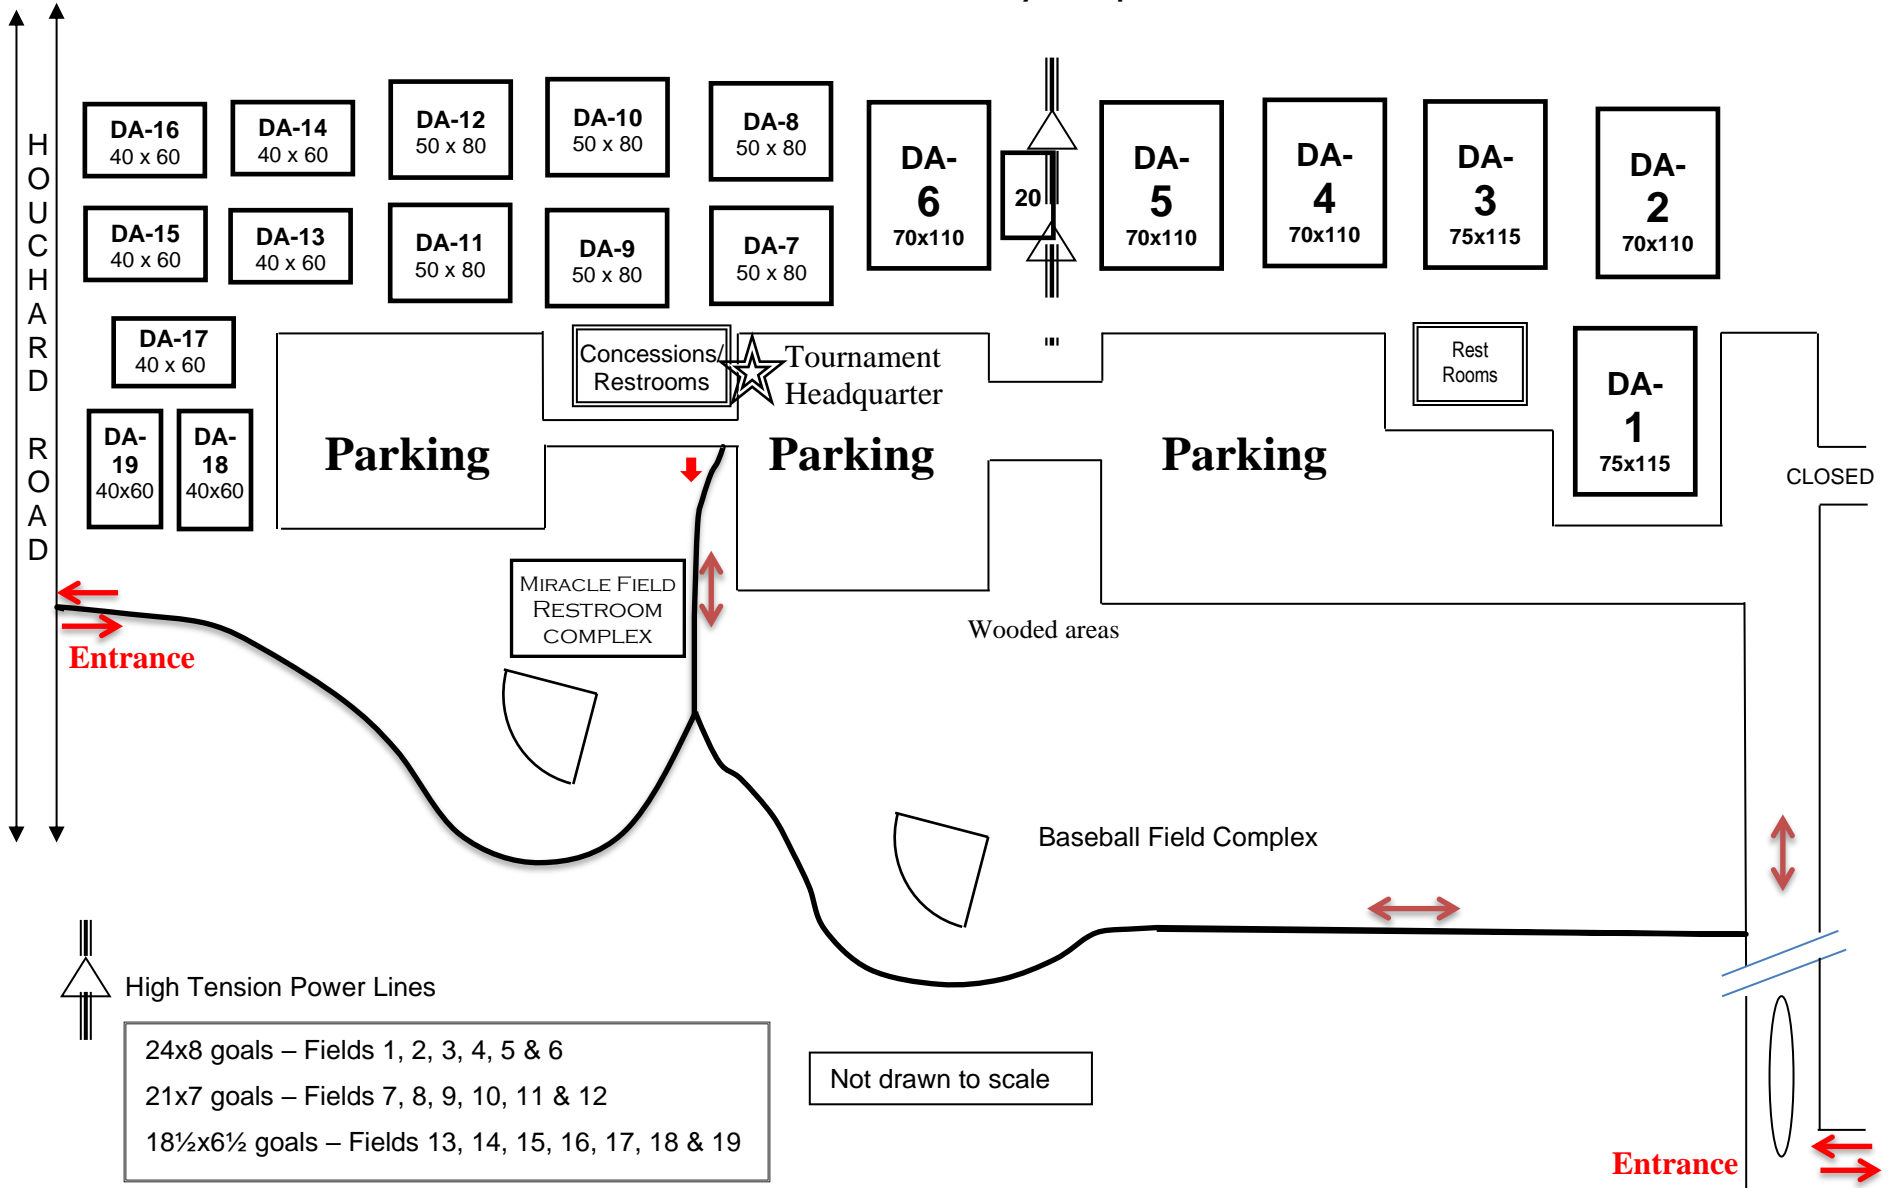

Darree Fields

Fall
2021

6259 Cosgray Road, Dublin, 43016, at Shier Rings Rd. (approx. 1 mile south of SR-161/Post Road intersection)

Dublin Charity Cup

- 24x8 goals – Fields 1, 2, 3, 4, 5 & 6
- 21x7 goals – Fields 7, 8, 9, 10, 11 & 12
- 18½x6½ goals – Fields 13, 14, 15, 16, 17, 18 & 19

Not drawn to scale

Revised: 8/18/2021