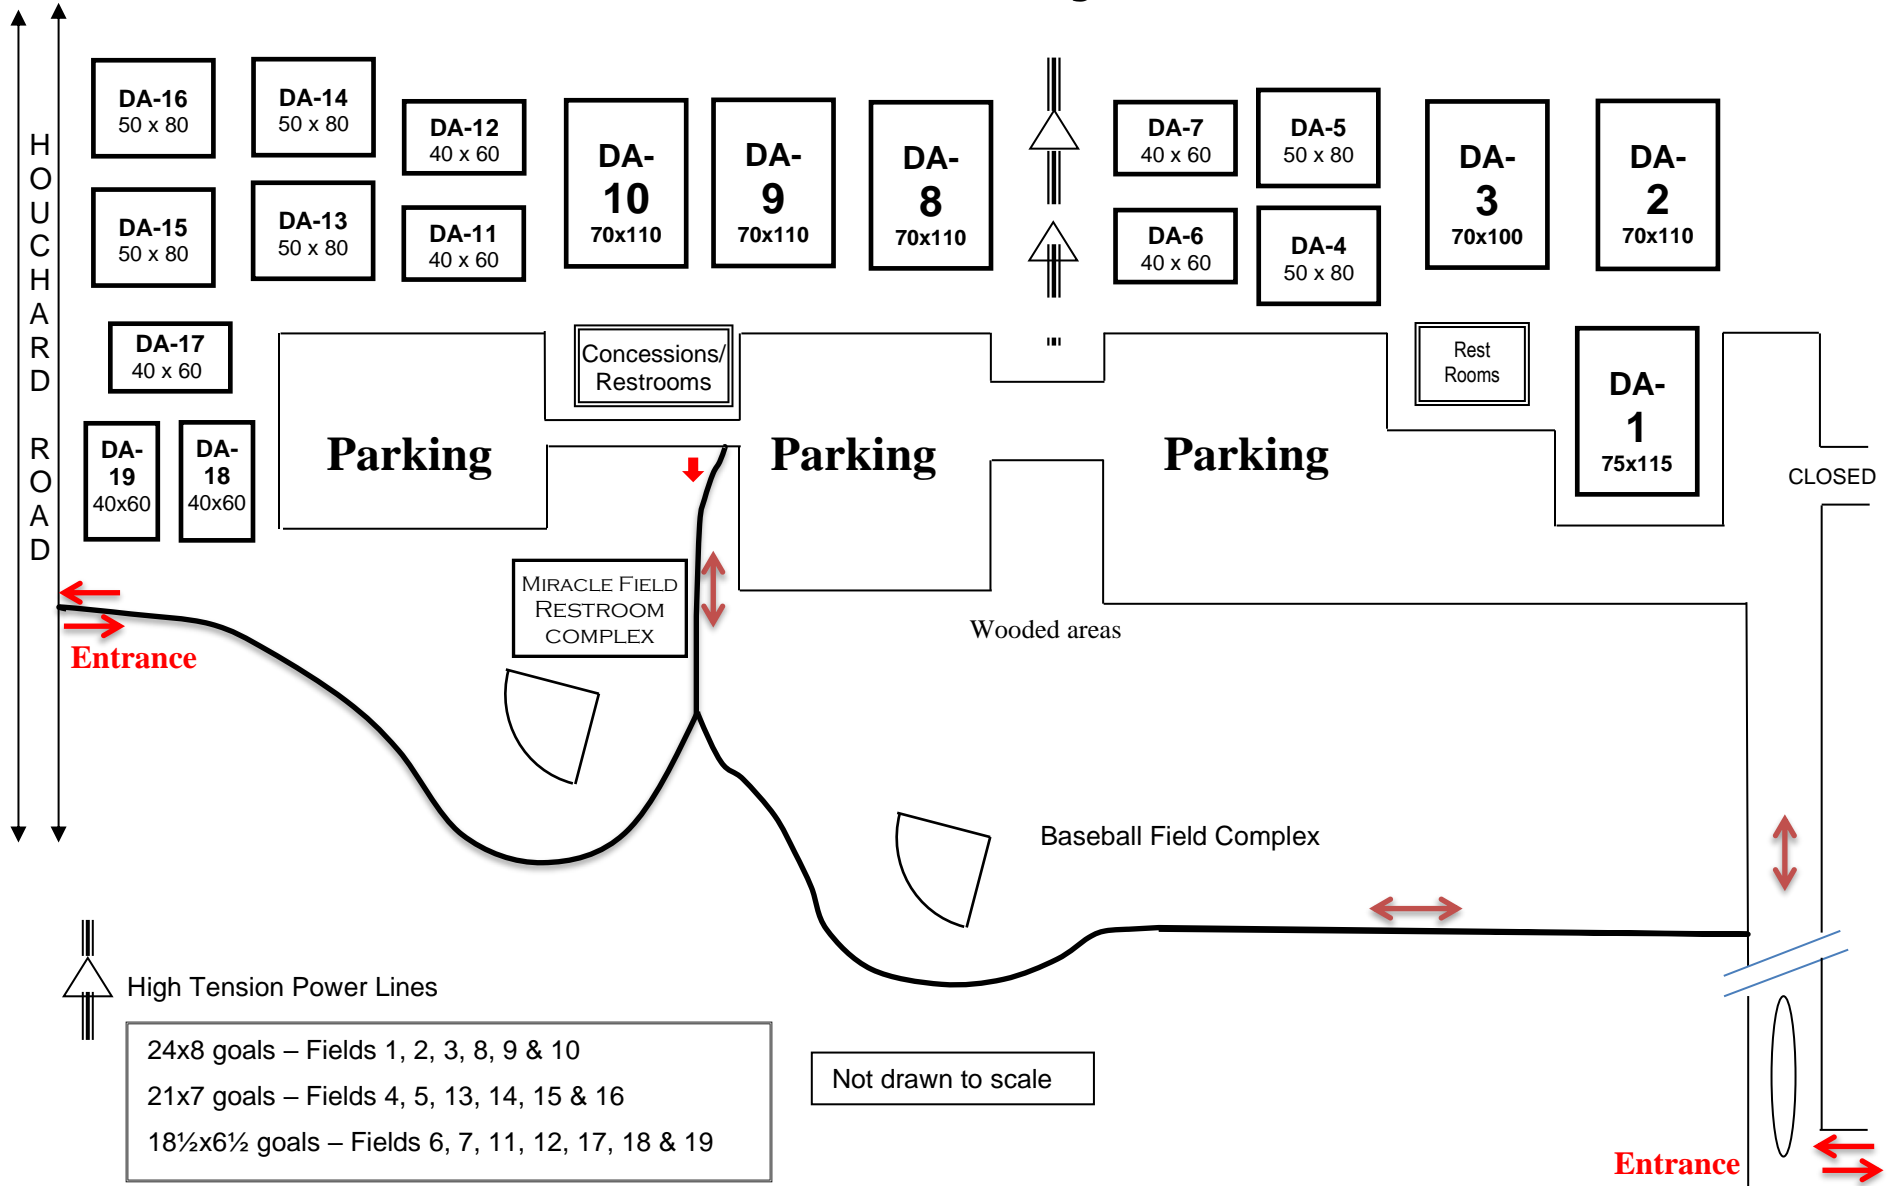

# Darree Fields

Fall  
2022

6259 Cosgray Road, Dublin, 43016, at Shier Rings Rd. (approx. 1 mile south of SR-161/Post Road intersection)

## Standard Field Configuration

- 24x8 goals – Fields 1, 2, 3, 8, 9 & 10
- 21x7 goals – Fields 4, 5, 13, 14, 15 & 16
- 18½x6½ goals – Fields 6, 7, 11, 12, 17, 18 & 19

Revised: 7/7/2022