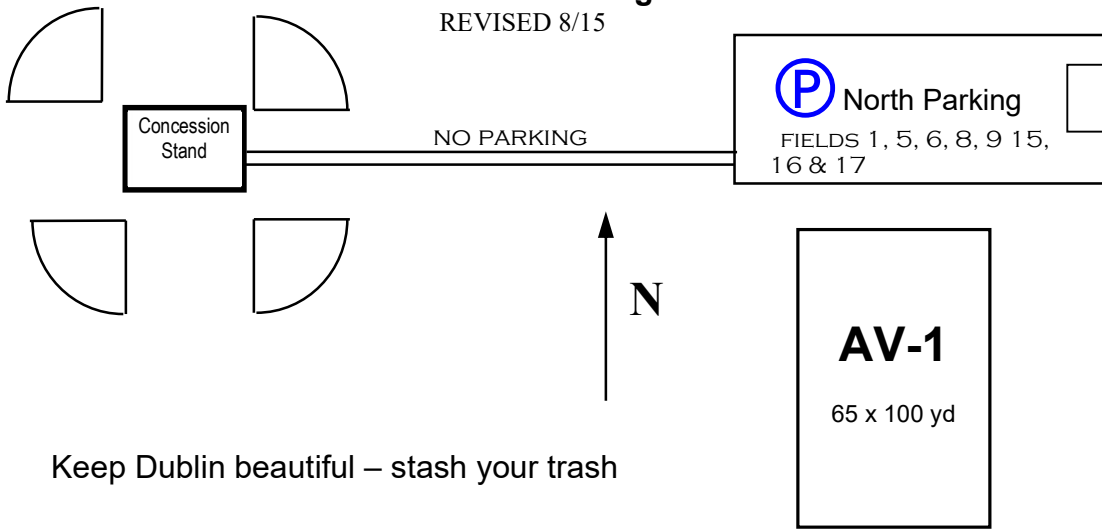

Avery Park

7501 Avery Road, Dublin, OH 43017

Fall 2022

DSL Recreation Program

REVISED 8/15

Keep Dublin beautiful – stash your trash

AVERY ROAD

U-6 Fields

U-4/5 Fields

South Parking Lot

Observe the "No Parking" signs at Avery and Hawk's Nest subdivision

Use north parking lot whenever possible.

24x8 goals – fields 1, 2
21x7 goals – fields 3 & 4
18½x6½ goals – fields 5 thru 9
12x6 goals – fields 10 thru 17

★ = DSL HEADQUARTERS