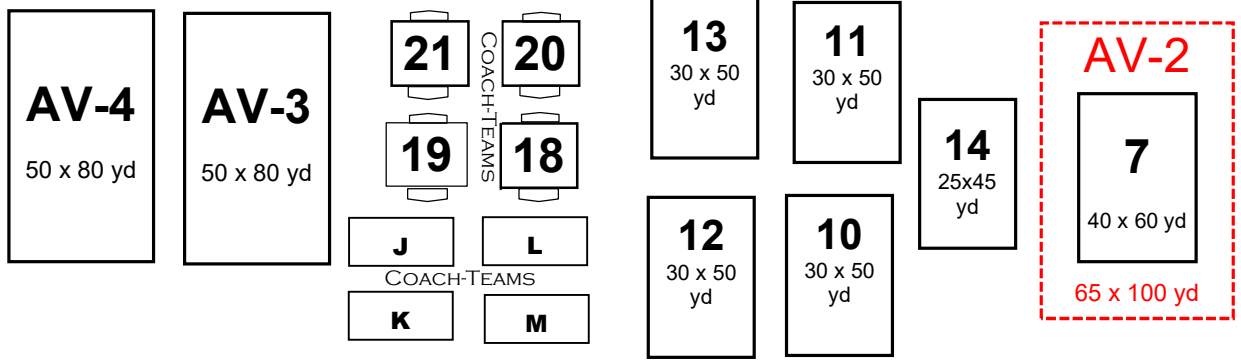

U-4/5 Fields

South Parking Lot

Observe the "No Parking" signs at Avery and Hawk's Nest subdivision

Use north parking lot whenever possible.

24x8 goals – fields 1, 2
21x7 goals – fields 3 & 4
18½x6½ goals – fields 5 thru 9
12x6 goals – fields 10 thru 17