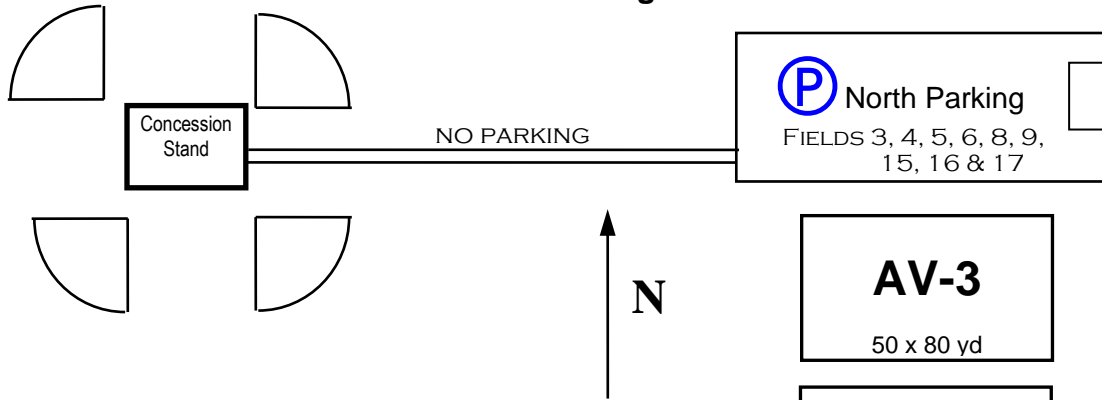

Avery Park

7501 Avery Road, Dublin, OH 43017

Spring 2023

DSL Recreation Program

Keep Dublin beautiful – stash your trash

AVERY ROAD

U-6 Fields

RESTROOMS

U-4/5 Fields

P South Parking Lot

Observe the “No Parking” signs at Avery and Hawk’s Nest subdivision

Use north parking lot whenever possible.

- 24x8 goals – field 1
- 21x7 goals – fields 2, 3 & 4
- 18½x6½ goals – fields 5 thru 9
- 12x6 goals – fields 10 thru 17

★ = DSL HEADQUARTERS