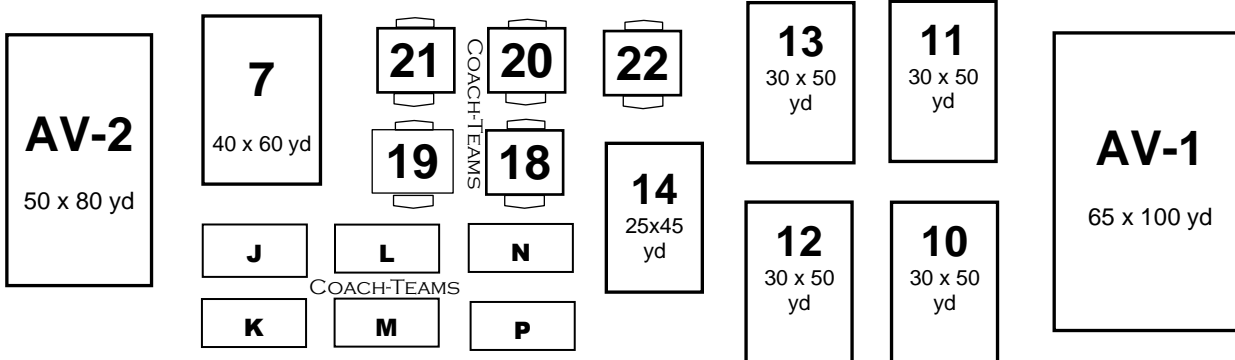

U-6 Fields

RESTROOMS