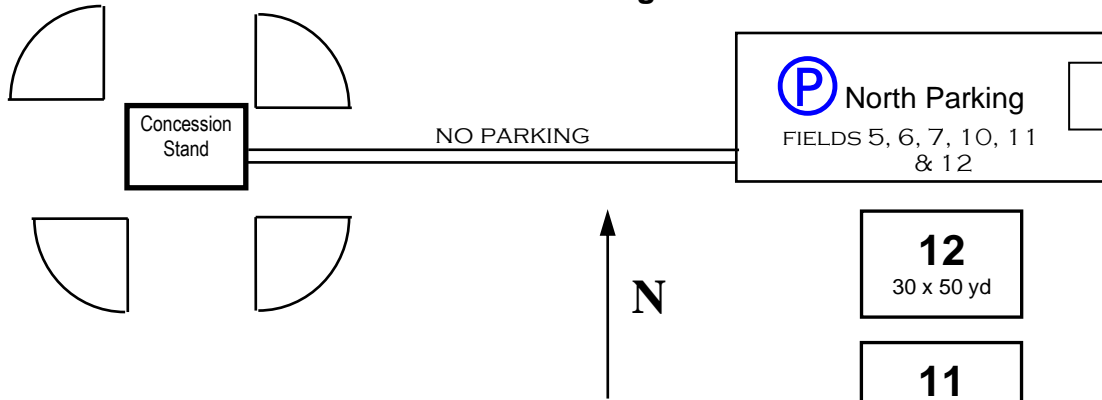

Fall 2023

Avery Park

Fall 2023

7501 Avery Road, Dublin, OH 43017

DSL Recreation Program

Keep Dublin beautiful – stash your trash

AVERY ROAD

AV-4
50 x 80 yd

8
40 x 60 yd

7
40 x 60 yd

6
40 x 60 yd

5
40 x 60 yd

16
25x45 yd

14
25x45 yd

AV-3
50 x 80 yd

AV-2
50 x 80 yd

9
40 x 60 yd

AV-1
65 x 100 yd

15
25x45 yd

13
25x45 yd

RESTROOMS

Pavilion Picnic Area

*Concession Stand

South Parking Lot

Observe the "No Parking" signs at Avery and Hawk's Nest subdivision

Use north parking lot whenever possible.

- 24x8 goals – field 1
- 21x7 goals – fields 2, 3 & 4
- 18½x6½ goals – fields 5 thru 9
- 12x6 goals – fields 10 thru 16