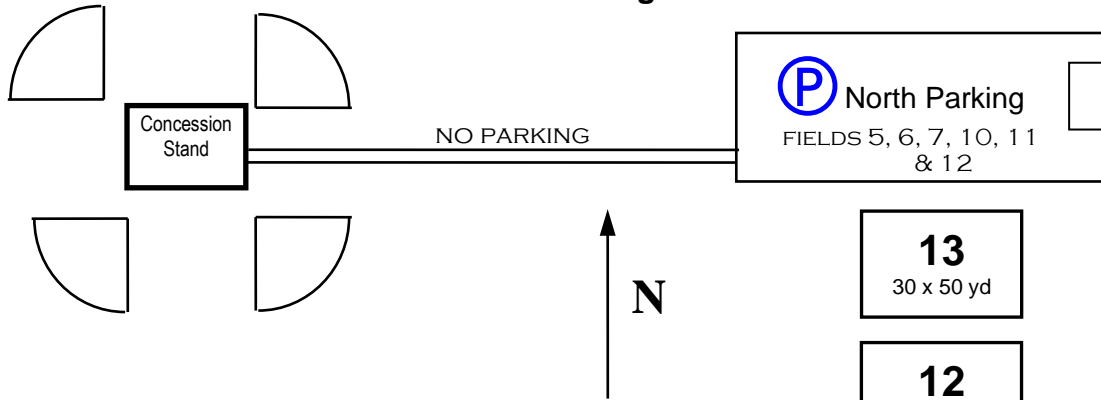

Spring 2024

Avery Park

Spring 2024

7501 Avery Road, Dublin, OH 43017

DSL Recreation Program

Keep Dublin beautiful – stash your trash

AVERY ROAD

RESTROOMS

= DSL HEADQUARTERS