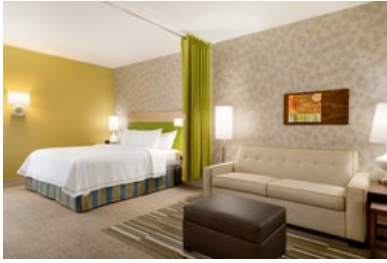

Home2 Suites by Hilton

5000 Upper Metro Place
Dublin, OH 43017

Phone: (614) 889-7540

Fax: (614) 889-7585

<https://www.hilton.com/en/hotels/cmhdbht-home2-suites-columbus-dublin/>

	Rate	08/30/24	08/31/24	09/01/24	09/02/24	09/03/24	09/04/24	09/05/24
RoH	$0.00	0	0	-	-	-	-	-
Singles	$164.00	0	0	-	-	-	-	-
Doubles	$0.00	20	20	-	-	-	-	-
Suites	$0.00	0	0	-	-	-	-	-

Rate: **$164.00**

Response: We would be happy to offer 20 Double Queen Rooms with Pullout Sofa Bed at $164.

Company Description: Home2 Suites is a fresh take on a mid-scale, all-suite hotel. Their signature modern style is perfect for the sophisticated, thrifty traveler. Bright, casual community spaces, indoors and out, are perfect for working, relaxing or mingling. Each Home2 Suites is designed with your comfort and convenience in mind. This new hotel is perfect for your next getaway. Enjoy spacious rooms with a full kitchen to feel at home. Start your day with a delicious free breakfast and even bring your furry friend along to this pet-friendly hotel.